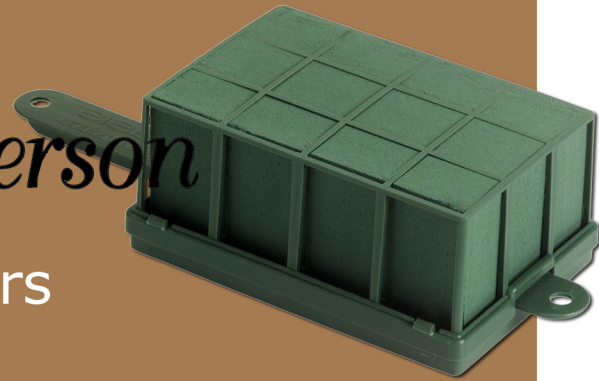

Bernard Anderson

Foam & Containers

1010 Floracage Grande 12/cs

0101 Oasis Standard 48/cs

3805-04 Centerpiece Tray, Pine 48/cs

3801-04 Single Bowl Pine, 48/cs

W/SS Styrofoam Shred 5 cu ft

Bernard Anderson is now carrying an assortment of floral foam and containers for your convenience!